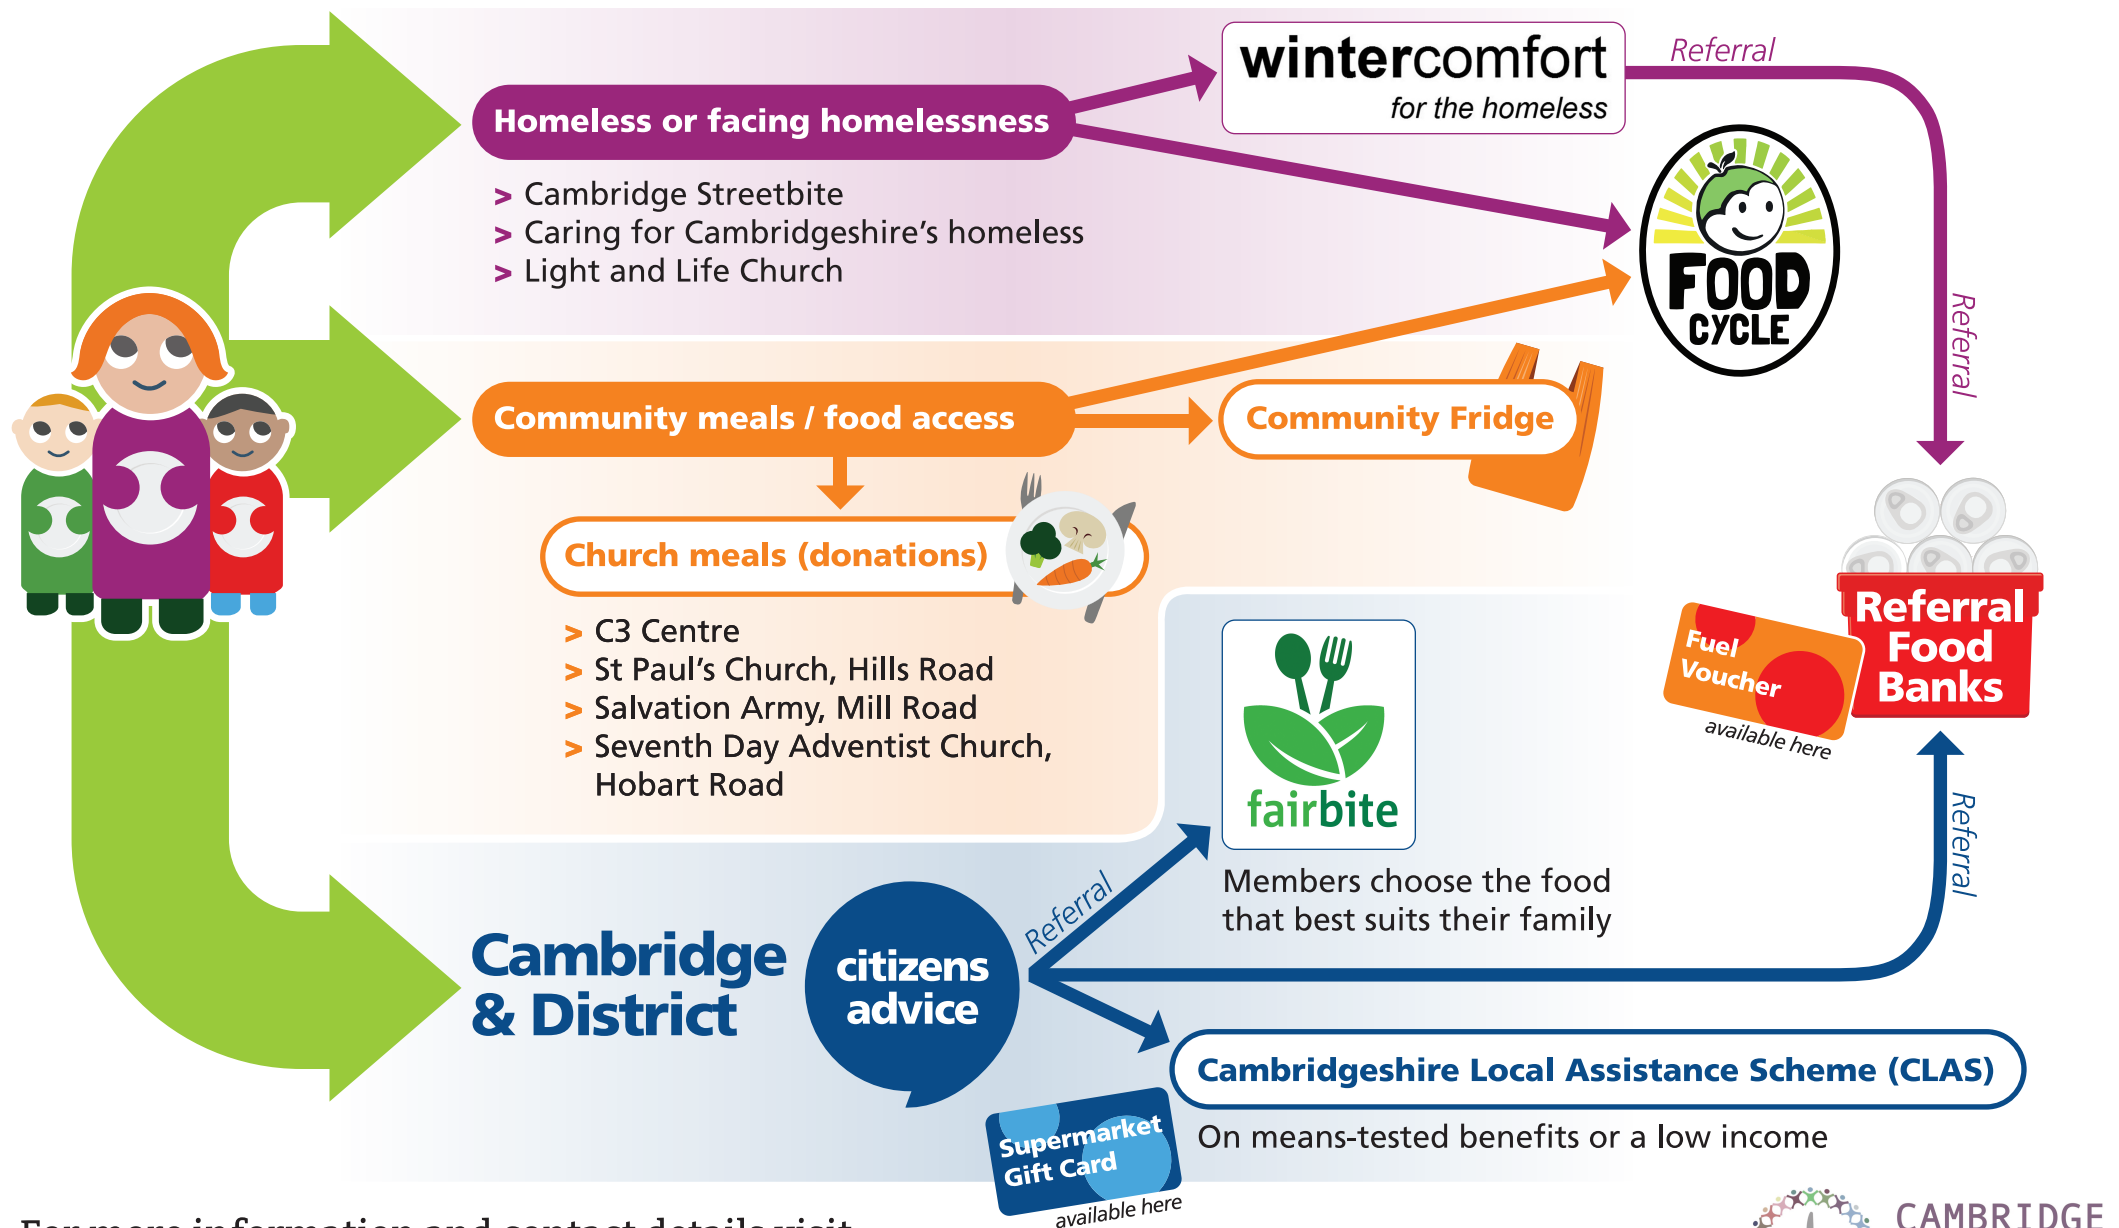

How to refer people to emergency food – online navigation tool

Click (🖱) on the organisation name or logo to find out more details, including dates, times and locations

For more information and contact details visit
www.cambridgesustainablefood.org

With special thanks to Patrick Morrison and Brighton and Hove Food partnership for their contributions